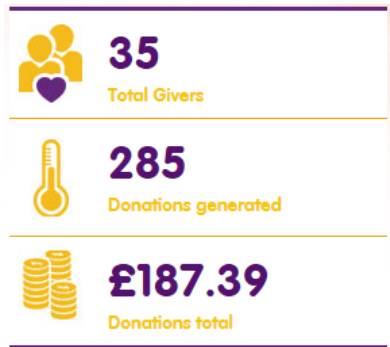

Parish Quiz Night – Update

Just to let you know that we made a whopping £937.42 from the Quiz Night! Thank you to everyone that came and supported the night (and the bar!!), all the funds raised go directly to the school to aid our children's learning so this is great news for everyone.

<https://www.thegivingmachine.co.uk/>

Quick sign up code: **56764**

Save the Date:

Bingo Night – Friday 12th May – POSTPONED. Please note that the bingo night has been postponed to later on in the year. We'll let you know as soon as a new date has been confirmed.

Parish Summer Soiree at St. Mary's Church Hall - Saturday 15th July - 7.30 pm - 11.30 pm. Tickets will be available to buy soon.

Other ways to support our school....

The school is registered to cashback schemes with Micro Scooters, Riverford Organic Vegetables and Northbrook Wrapping. If you shop at any of these places, please remember to add the following codes at the check-out.